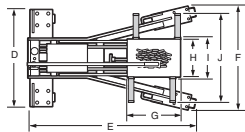

SIDE VIEW

TOP VIEW

MODEL NUMBER	CAPACITY	A	B	C	D	E	F	G	H	I	J	SADDLE TILT			SHIPPING WEIGHT (Lbs.)
												Fwd.	Back	Side	
72000D 72000Di	1-1/2 TON	7.75"	36.5"	4"	25"	45"	28"	15.25"	10.25"	11"	26"	27°	17°	±15°	310