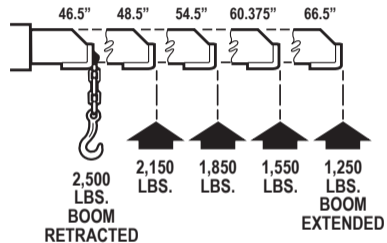

LOAD CAPACITY AT VARIOUS BOOM EXTENSIONS

MODEL NUMBER	BOOM CAPACITY @ LENGTH	BOOM HEIGHT		LEG EXTENSION	OVERALL DIMENSIONS			WHEEL DIAMETERS		SHIPPING WEIGHT (Lbs.)
		Min.	Max.		Height	Width	Length	Front	Rear	
78106A	2500 LBS. @ 46.5"	0"	88"	N/A	70.75"	51.75"	74.5	4"	4"	320