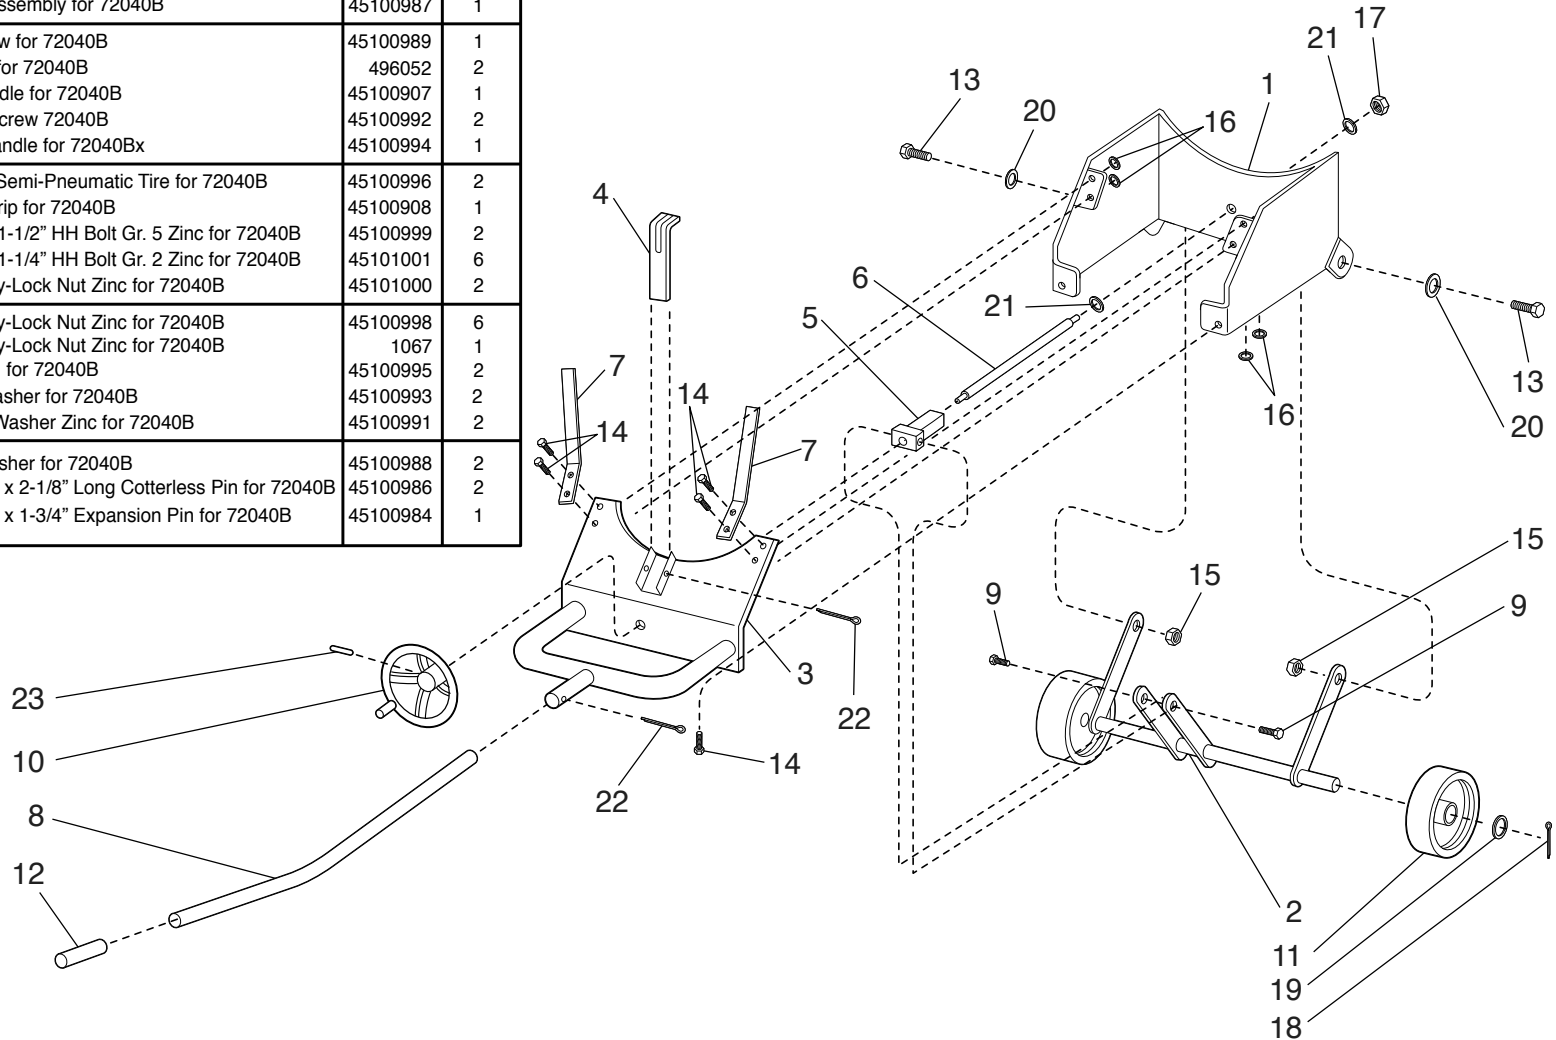

INDEX NO.	DESCRIPTION	PART NO.	REQ'D NO.
1	Carriage Frame Assembly for 72040B	N/A	1
2	Axle Assembly for 72040B	N/A	1
3	Carriage End Plate Assembly for 72040B	N/A	1
4	Adjustable Angle Bracket for 72040B	45100983	1
5	Trunion Assembly for 72040B	45100987	1
6	Drivescrew for 72040B	45100989	1
7	Bar Stop for 72040B	496052	2
8	Long Handle for 72040B	45100907	1
9	Trunion Screw 72040B	45100992	2
10	Round Handle for 72040Bx	45100994	1
11	Wheel w/Semi-Pneumatic Tire for 72040B	45100996	2
12	Handle Grip for 72040B	45100908	1
13	1/2"-13 x 1-1/2" HH Bolt Gr. 5 Zinc for 72040B	45100999	2
14	1/4"-20 x 1-1/4" HH Bolt Gr. 2 Zinc for 72040B	45101001	6
15	1/2"-13 Ny-Lock Nut Zinc for 72040B	45101000	2
16	1/4"-20 Ny-Lock Nut Zinc for 72040B	45100998	6
17	3/8"-24 Ny-Lock Nut Zinc for 72040B	1067	1
18	Cotter Pin for 72040B	45100995	2
19	Thrust Washer for 72040B	45100993	2
20	1/2" Flat Washer Zinc for 72040B	45100991	2
21	Large Washer for 72040B	45100988	2
22	5/16" Dia. x 2-1/8" Long Cotterless Pin for 72040B	45100986	2
23	3/16" Dia. x 1-3/4" Expansion Pin for 72040B	45100984	1

REPLACEMENT
PARTS

MODEL NO.
72040B

CAPACITY

DESCRIPTION
BRAKE DRUM HANDLER

norco