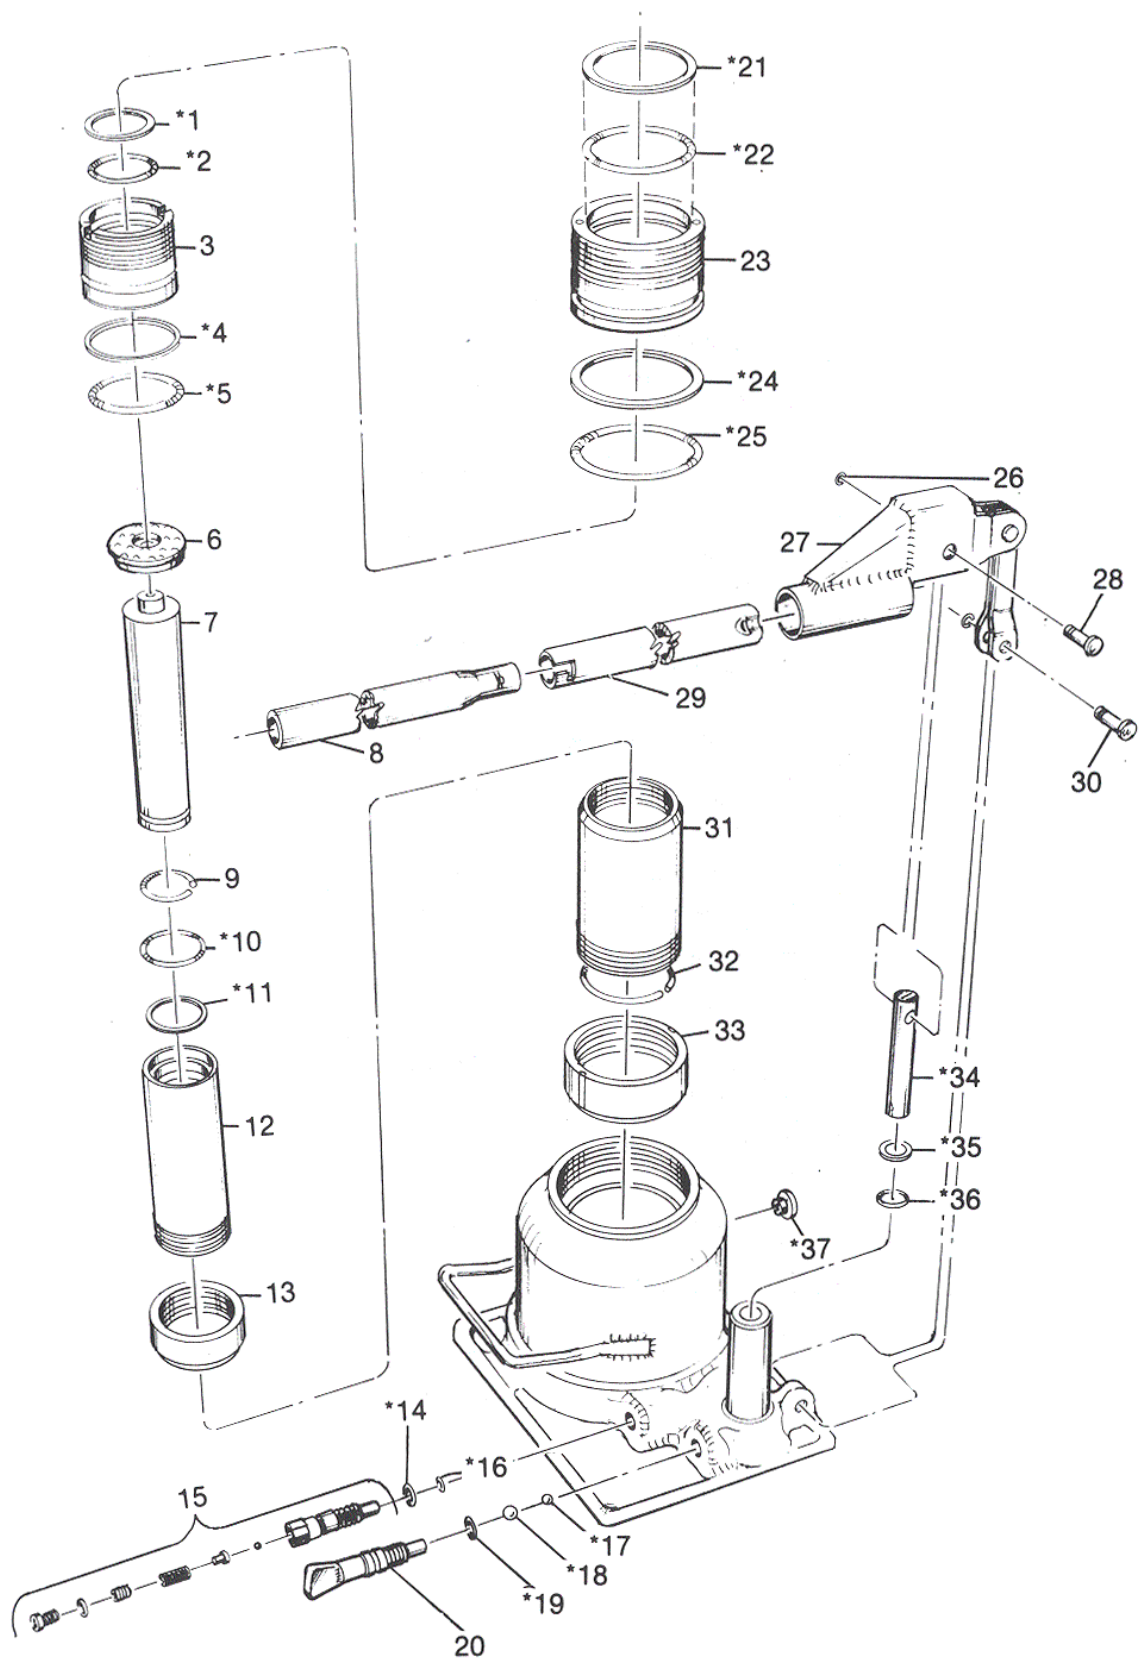

**NORCO**

DESCRIPTION  
TELESCOPIC HAND JACK

CAPACITY  
3/7 TON

MODEL NO.  
76637

REPLACEMENT  
PARTS

\*Designates those parts found in repair kit #620100.

INDEX NO.	DESCRIPTION	PART NO.	QTY.
*1	ID backup ring	620009	1
*2	ID O-ring	620026	1
3	1st stage ram nut	620027	1
*4	OD backup ring	620028	1
*5	OD O-ring	620029	1
6	Saddle	620006	1
7	3rd stage ram	620007	1
8	Handle	625108	1
9	Snap ring	620008	1
*10	O-ring	620048	1
*11	Backup ring	620047	1
12	2nd stage ram	620051	1
13	Ram bearing	620052	1
*14	O-ring	12001	1
15	Overload valve assembly	620055	1
*16	O-ring	620058	1
*17	.218 dia. ball	9002	1
*18	.312 dia. ball	9005	1
*19	O-ring	12001	1
20	Release valve	602056	1
*21	ID backup ring	620042	1
*22	ID O-ring	620043	1
23	Cylinder nut	620034	1
*24	OD backup ring	620044	1
*25	OD O-ring	620046	1
26	Snap ring	12003	1
27	Lever link assembly	620057	1
28	Pin link	7006	1
29	Handle	625107	1
30	Pin link	7007	1
31	1st. stage ram	620053	1
32	Snap ring	620056	1
33	Ram bearing	620054	1
*34	Pump piston	605106	1
*35	Backup ring	12007	1
*36	O-ring	12005	1
*37	Oil fill plug	11001	1

\*Designates those parts found in repair kit #620100.