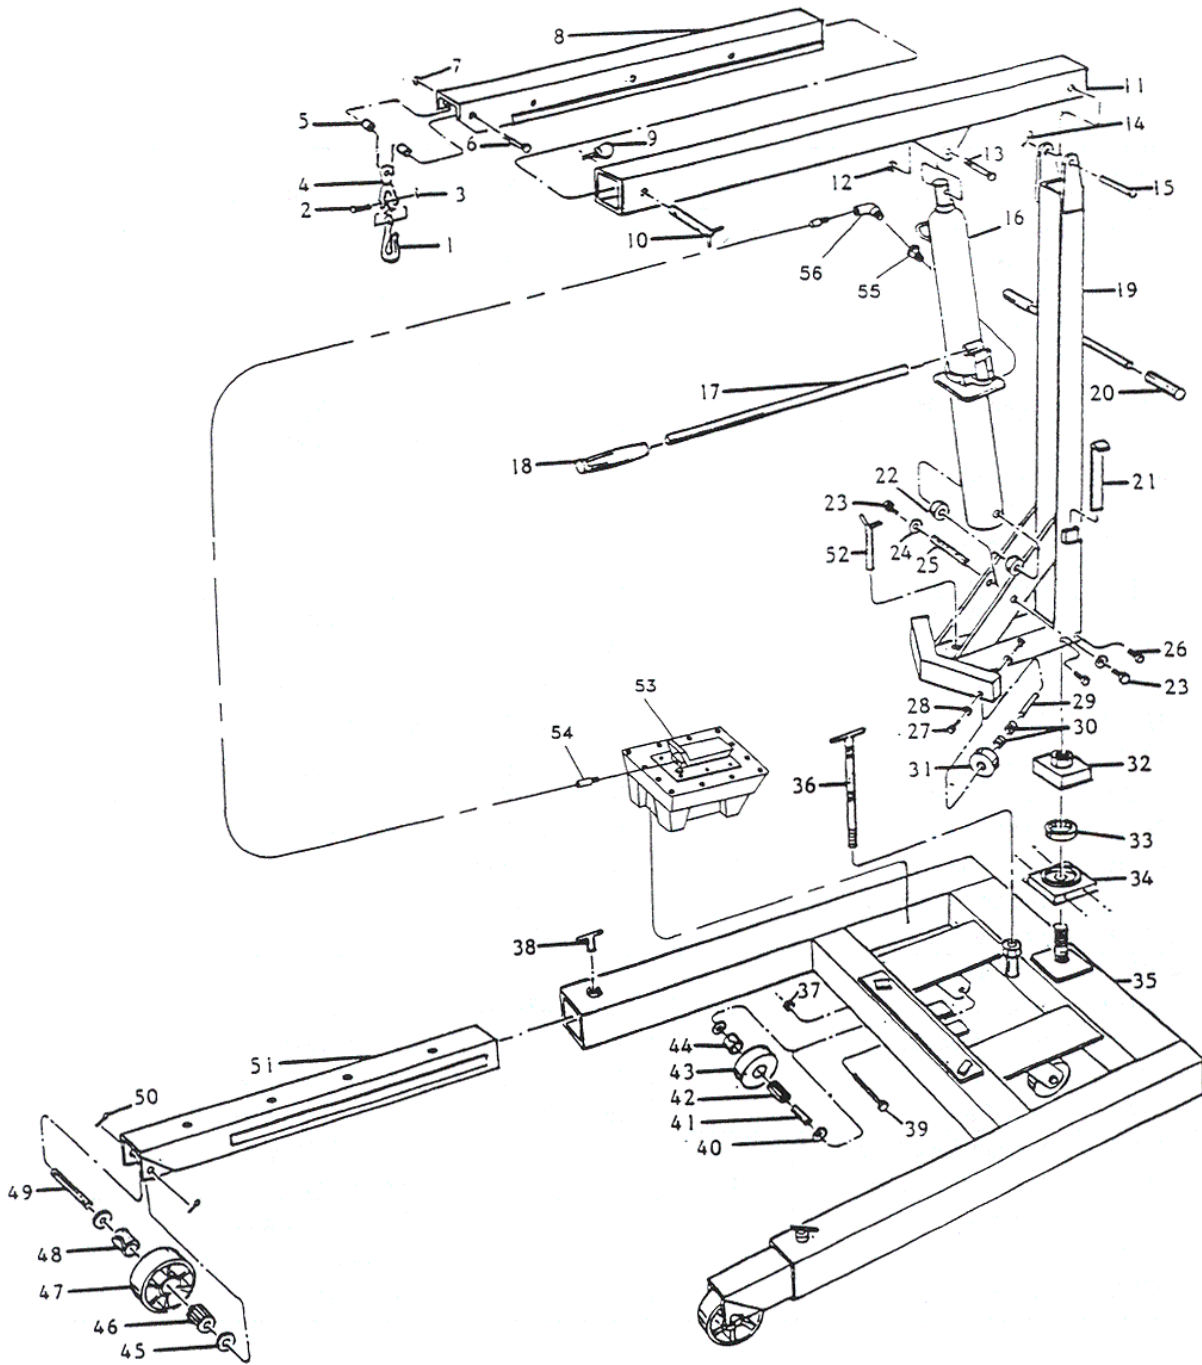

norco

DESCRIPTION
AIR/HYDRAULIC FLOOR CRANE

CAPACITY
3 TON

MODEL NO.
78600A

REPLACEMENT
PARTS

INDEX NO.	PART NO.	DESCRIPTION	QTY. REQUIRED
1	479201	Hook	1
2	479202	Rivet	1
3	479203	Cotter Pin	1
4	479204	Clevis	1
5	479206	Spacer Tube	2
6	11076	Hex. Head Bolt	1
7	1012	Hex. Nut	1
8	479207	Inner Tele. Boom	1
9	479208	Detent Pin	1
10	479209	Locating Pin	1
11	479211	Outer Boom	1
12	1066	Hex. Nut	1
13	11077	Hex. Head Bolt	1
14	479212	Cotter Pin	1
15	479213	Boom Pin	1
16	479205	Power Assembly	1
17	479214	Handle	1
18	479216	Handle Grip	1
19	479210	Upright Assembly	1
20	291058	Handle Grip	2
21	479217	Pry Bar	1
22	479218	Spacer	2
23	3139	Hex. Head Screw	2
24	2074	Washer	2
25	479219	Jack Base Pin	1
26	3108	Upright Base Screw	4
27	3141	Hex. Head Screw	4
28	2072	Washer	4
29	479221	Axle	2
30	479222	Bearing	4

INDEX NO.	PART NO.	DESCRIPTION	QTY. REQUIRED
31	479223	Wheel	2
32	479224	Top Nut	1
33	479226	Bearing	1
34	479227	Rotation Plate	1
35	479215	Base Assembly	1
36	479228	Anchor Screw	1
37	1001	Hex. Nut	2
38	479229	Locating Pin	2
39	479231	Caster Axle	2
40	479232	Washer	2
41	479233	Inner Sleeve	2
42	479234	Bearing	2
43	479236	Caster Wheel	2
44	479237	Outer Sleeve	2
45	479238	Washer	4
46	479239	Bearing	2
47	479241	Front Wheel	2
48	479242	Sleeve	2
49	479243	Axle	2
50	479244	Cotter Pin	4
51	479246	Leg	2
52	479247	Locating Pin	1
53	910018	Air/Hydraulic Pump	1
54	910014	10' Hydraulic Hose	1
55	13017	Parker Brass Reducer 1/4" NPT Male x 3/8" NPT Female	1
56	13016	Parker Brass Elbow Fitting 3/8" NPT Male x 3/8" Female	1