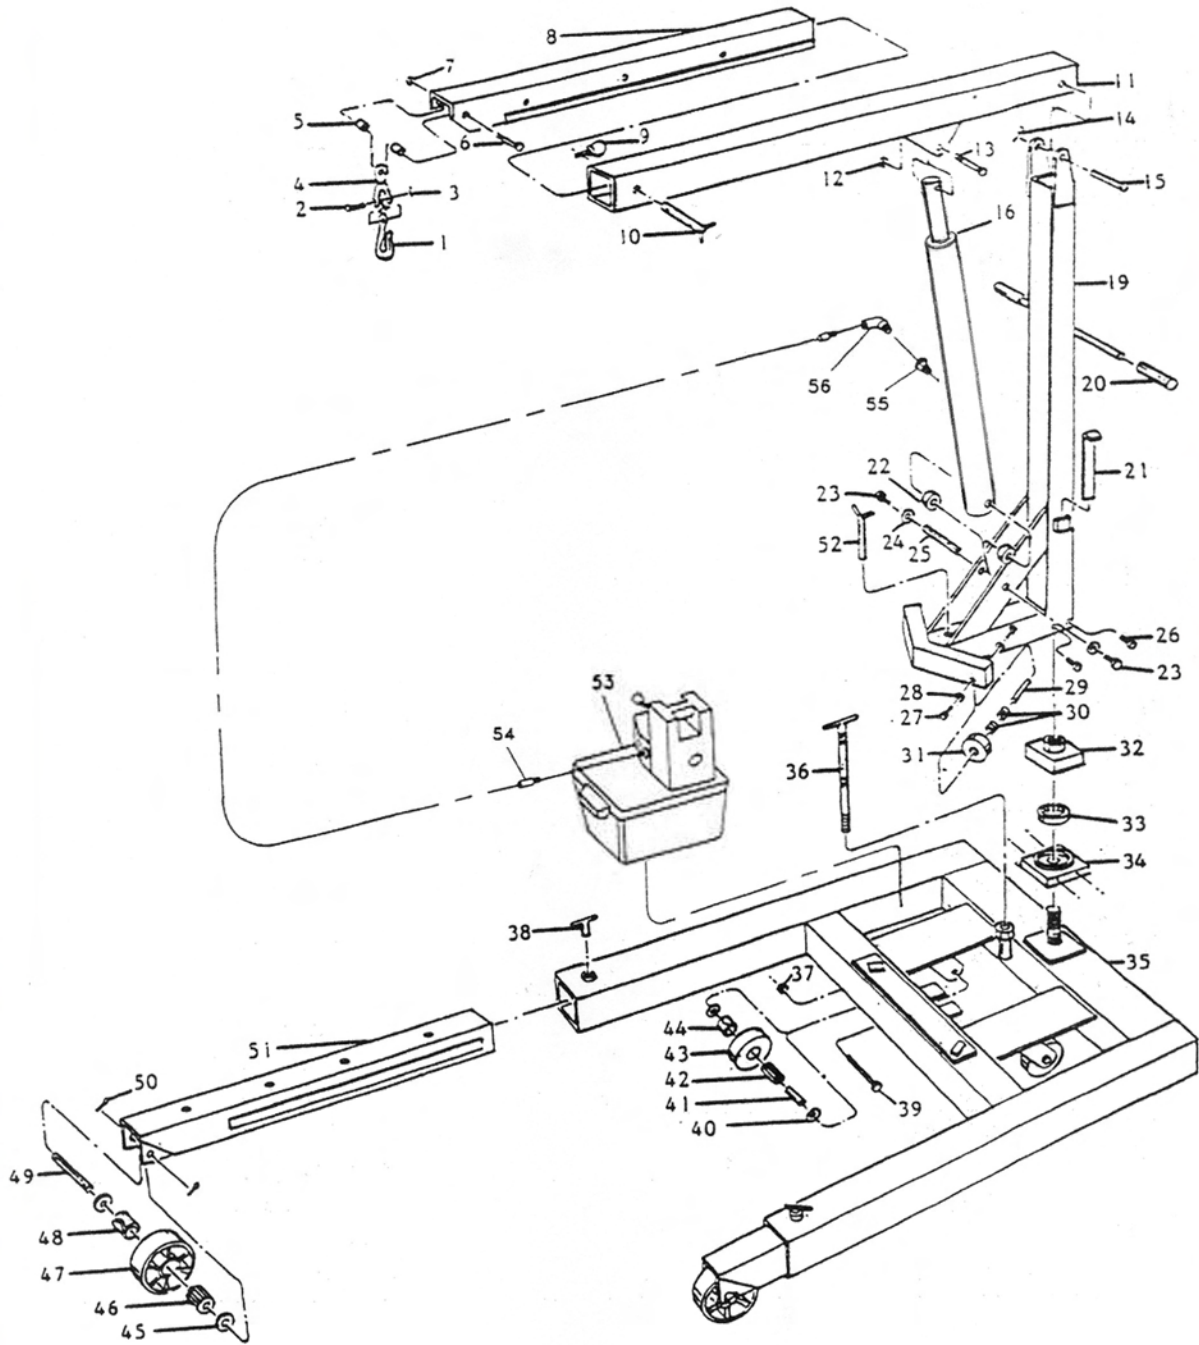

norco

DESCRIPTION
ELECTRO/HYDRAULIC FLOOR CRANE

CAPACITY
3 TON

MODEL NO.
78605A

REPLACEMENT PARTS

| INDEX NO. | PART NO. | DESCRIPTION | QTY. REQUIRED | INDEX NO. | PART NO. | DESCRIPTION | QTY. REQUIRED |
|-----------|----------|--------------------|---------------|-----------|----------|--------------------------------------------------------------|---------------|
| 1 | 479201 | Hook | 1 | 31 | 479223 | Wheel | 2 |
| 2 | 479202 | Rivet | 1 | 32 | 479224 | Top Nut | 1 |
| 3 | 479203 | Cotter Pin | 1 | 33 | 479226 | Bearing | 1 |
| 4 | 479204 | Clevis | 1 | 34 | 479227 | Rotation Plate | 1 |
| 5 | 479206 | Spacer Tube | 2 | 35 | 479215 | Base Assembly | 1 |
| 6 | 11076 | Hex. Head Bolt | 1 | 36 | 479228 | Anchor Screw | 1 |
| 7 | 1012 | Hex. Nut | 1 | 37 | 1001 | Hex. Nut | 2 |
| 8 | 479207 | Inner Tele. Boom | 1 | 38 | 479229 | Locating Pin | 2 |
| 9 | 479208 | Detent Pin | 1 | 39 | 479231 | Caster Axle | 2 |
| 10 | 479209 | Locating Pin | 1 | 40 | 479232 | Washer | 2 |
| 11 | 479211 | Outer Boom | 1 | 41 | 479233 | Inner Sleeve | 2 |
| 12 | 1066 | Hex. Nut | 1 | 42 | 479234 | Bearing | 2 |
| 13 | 11077 | Hex. Head Bolt | 1 | 43 | 479236 | Caster Wheel | 2 |
| 14 | 479212 | Cotter Pin | 1 | 44 | 479237 | Outer Sleeve | 2 |
| 15 | 479213 | Boom Pin | 1 | 45 | 479238 | Washer | 4 |
| 16 | 479220 | Hydraulic Cylinder | 1 | 46 | 479239 | Bearing | 2 |
| 19 | 479210 | Upright Assembly | 1 | 47 | 479241 | Front Wheel | 2 |
| 20 | 291058 | Handle Grip | 2 | 48 | 479242 | Sleeve | 2 |
| 21 | 479217 | Pry Bar | 1 | 49 | 479243 | Axle | 2 |
| 22 | 479218 | Spacer | 2 | 50 | 479244 | Cotter Pin | 4 |
| 23 | 3139 | Hex. Head Screw | 2 | 51 | 479246 | Leg | 2 |
| 24 | 2074 | Washer | 2 | 52 | 479247 | Locating Pin | 1 |
| 25 | 479219 | Jack Base Pin | 1 | 53 | 910052 | Electro/Hydraulic Pump | 1 |
| 26 | 3108 | Upright Base Screw | 4 | 54 | 910014 | 10' Hydraulic Hose | 1 |
| 27 | 3141 | Hex. Head Screw | 4 | 55 | 13017 | Parker Brass Reducer 1/4" NPT Male x 3/8" NPT Female | 1 |
| 28 | 2072 | Washer | 4 | 56 | 13016 | Parker Brass Elbow Fitting 3/8" NPT Male x 3/8" Female | 1 |
| 29 | 479221 | Axle | 2 | | | | |
| 30 | 479222 | Bearing | 4 | | | | |