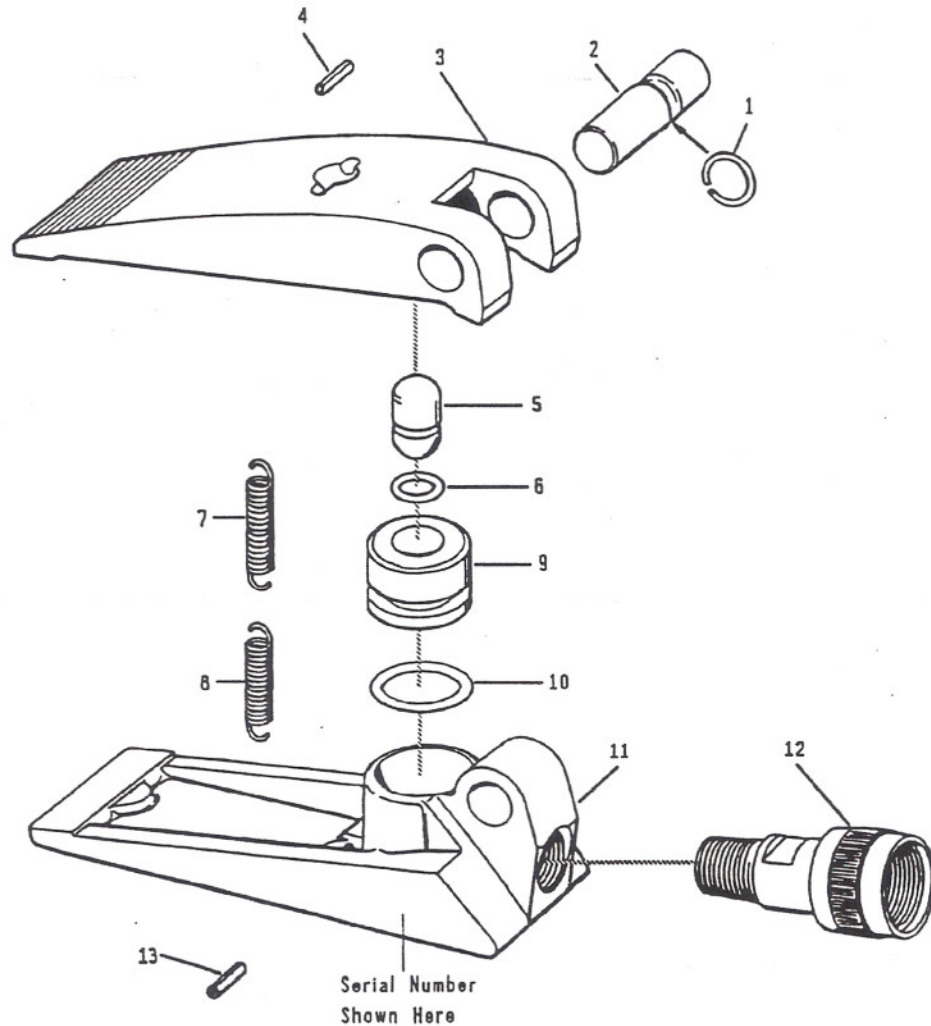

# Repair Parts Sheet

## 910028A Spreader

L-1990  
REV. A  
03/95

Models With Date Code Beginning With "O"

INSTALL ALL KIT COMPONENTS TO INSURE OPTIMUM PERFORMANCE.

### REPAIR PARTS LIST

Item No.	Part Number	Qty.	Description
1	K1044	1	Ring
2	K12061	1	Pin
3	K1629-2	1	Spoon
4	★B1055057	1	Spring Pin
5	K3062	1	Link
6	★B1009502	1	O-Ring
7	BSS6608D	1	Pull Spring
8	BSS6609D	1	Pull Spring
9	CY179040	1	Plunger
10	B1212903	1	O-Ring
11	A127005-3	1	Base
12	DA12071900	1	Coupler
13	★CCA319057-1A	1	Roll Pin
14	DA4338900	1	Dust Cap (not shown)