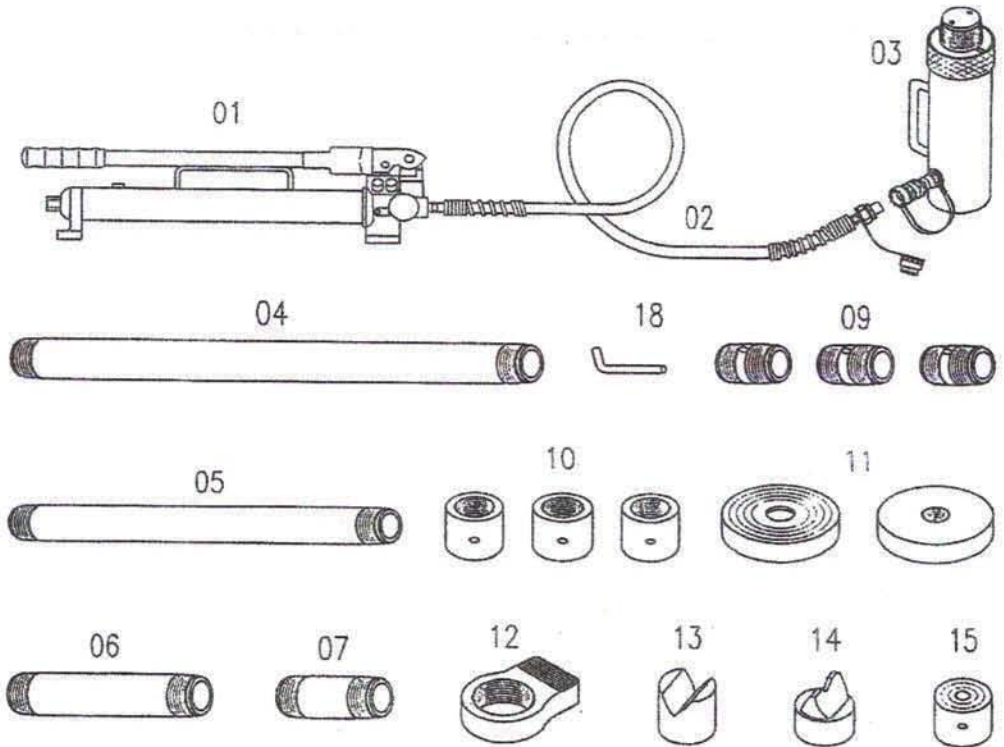

# 920020 Replacement Component List

#	Part Number	Description	List Price
1	920021	Automatic 2 Speed Pump	\$ 236.64
2	920026	5 Foot Hose	\$ 50.20
3	920022	20Ton Ram with 5" Stroke	\$ 588.96
4	920033	27.5" Extension Tube	\$ 144.00
5	920032	20" Extension Tube	\$ 118.80
6	920031	10" Extension Tube	\$ 66.96
7	920029	5" Extension Tube	\$ 38.16
8	920030	3" Lock Pin	\$ 6.00
9	920028	Male Connector	\$ 37.60
10	920019	Threaded Coupler	\$ 44.80
11	920034	Plunger Base	\$ 85.68
12	920023	Toe Lift	\$ 65.52
13	920027	Vee Head	\$ 63.36
14	920024	Wedge Head	\$ 78.48
15	920018	Serrated Saddle	\$ 48.00
16	920016	Metal Box	\$ 61.50