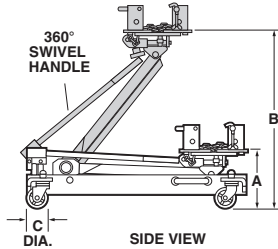

MODEL
72050C

FRONT VIEW

TOP VIEW

SIDE VIEW

MODEL NUMBER	CAPACITY	A	B	C	D	E	F	G	H	I	SADDLE TILT			SHIPPING WEIGHT (Lbs.)
											Fwd.	Back	Side	
72050D	1/2 TON	7.75"	30.375"	2.875"	19.25"	32.625"	8"	12.75"	7"	12.25"	25°	13°	±19°	138