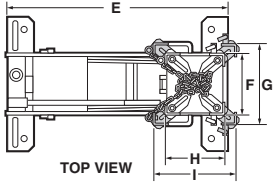

MODEL
72050C

FRONT VIEW

TOP VIEW

SIDE VIEW

MODEL NUMBER	CAPACITY	A	B	C	D	E	F	G	H	I	SADDLE TILT			SHIPPING WEIGHT (Lbs.)
											Fwd.	Back	Side	
72050D	1/2 TON	7.75"	30.375"	2.875"	19.25"	32.625"	8"	12.75"	7"	12.25"	25°	13°	±19°	138